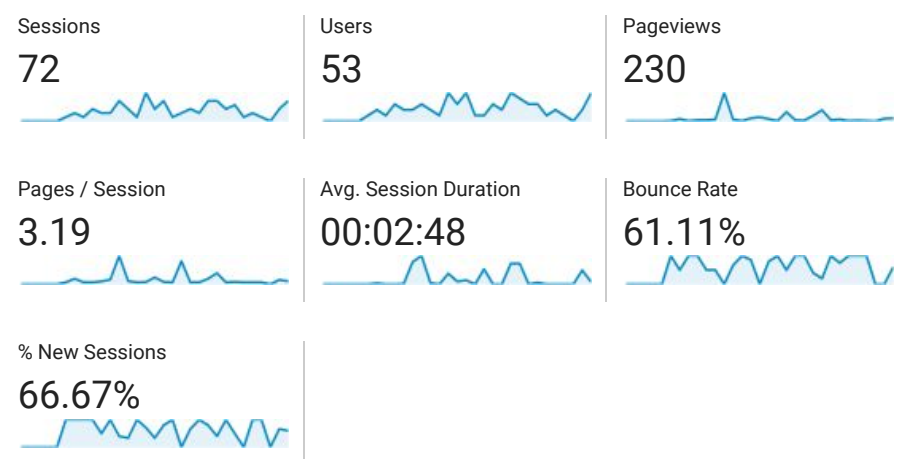

Jan 1, 2017 - Jan 31, 2017

Audience Overview

All Users
100.00% Sessions

Overview

■ New Visitor ■ Returning Visitor

City	Sessions	% Sessions
1. Bridgnorth	11	15.28%
2. London	8	11.11%
3. Church Stretton	4	5.56%
4. Telford	4	5.56%
5. (not set)	3	4.17%
6. Ludlow	3	4.17%
7. Shrewsbury	3	4.17%
8. Winchcombe	3	4.17%
9. Kingston	2	2.78%
10. Keele	2	2.78%