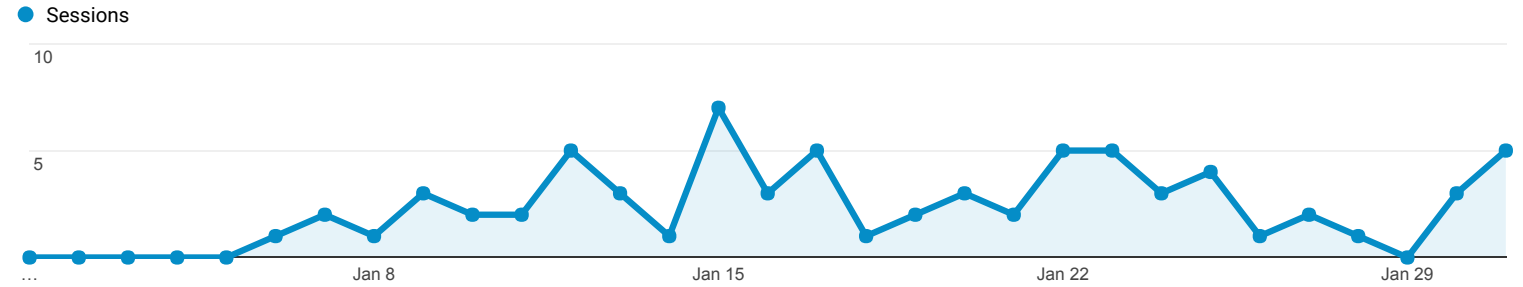

Jan 1, 2017 - Jan 31, 2017

Audience Overview

All Users
100.00% Sessions

Overview

■ New Visitor ■ Returning Visitor

City	Sessions	% Sessions
1. Bridgnorth	11	15.28%
2. London	8	11.11%
3. Church Stretton	4	5.56%
4. Telford	4	5.56%
5. (not set)	3	4.17%
6. Ludlow	3	4.17%
7. Shrewsbury	3	4.17%
8. Winchcombe	3	4.17%
9. Kingston	2	2.78%
10. Keele	2	2.78%