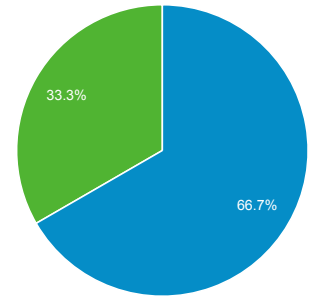

Jan 1, 2017 - Jan 31, 2017

Audience Overview

All Users
100.00% Sessions

Overview

■ New Visitor ■ Returning Visitor

City	Sessions	% Sessions
1. Bridgnorth	11	15.28%
2. London	8	11.11%
3. Church Stretton	4	5.56%
4. Telford	4	5.56%
5. (not set)	3	4.17%
6. Ludlow	3	4.17%
7. Shrewsbury	3	4.17%
8. Winchcombe	3	4.17%
9. Kingston	2	2.78%
10. Keele	2	2.78%